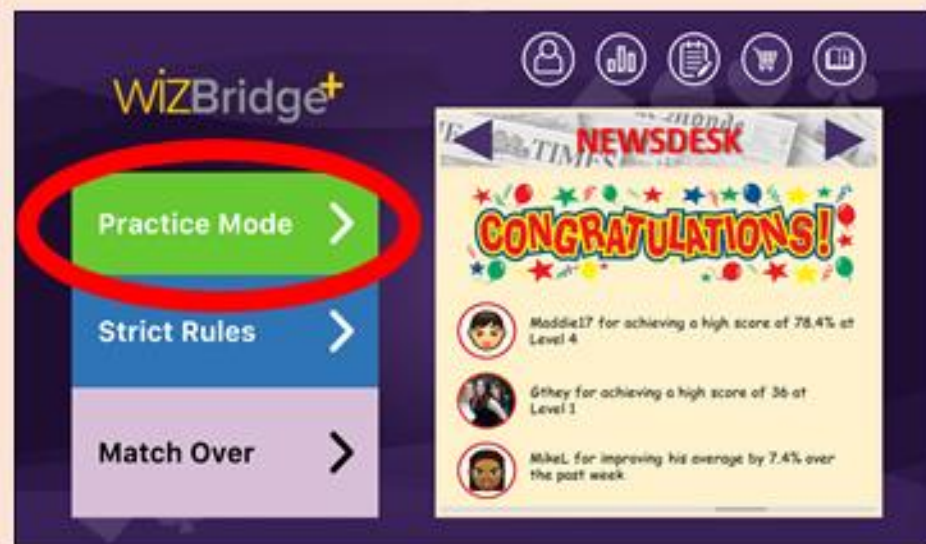

Thank you for downloading

wizBridge⁺

Just a short 'intro' to help you
use, and enjoy, this innovative
new game.

We strongly recommend that you start off by playing a few sets in Practice Mode

Select Practice Mode

Then choose your level

Use the info buttons to explain the aims of each level

And for a fuller explanation for each level, read the dedicated documents, with hints, tactics and more

Once you've got the hang of it, progress to Strict Mode, and start to build up your Statistics

Remember. With **WizBridge+** you're playing on your own. It's just you, and a powerful card-playing AI. So there's no one laughing if you make a mistake ...

And before you know it, you'll become an absolute master of the game.