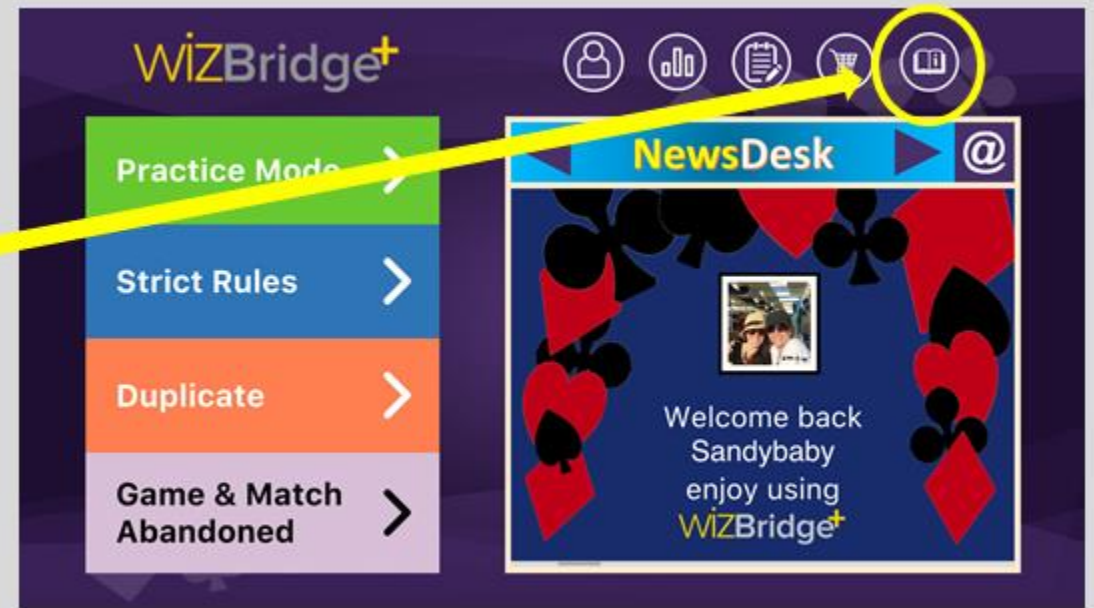

wizBridge⁺

OK, so you are a Bridge player. Welcome to **wizBridge⁺**, a game that we hope will present new and exciting challenges for you, and test your skills like they've never been tested before.

But please **PLEASE** ... don't just  **wizBridge⁺ is NOT Bridge as you know it.** It's based on the established teaching variant Mini Bridge, which we have adapted and refined so it will challenge, test, and entertain players of all levels.

So **PLEASE** read the 'rules', and you'll soon be  like a true champion.

Step 1

Before you do anything else, please touch this button, and then read this document

Step 2

Pick a level, and we strongly suggest that you start off by playing some hands in Practice Mode, before progressing to Strict Rules and Duplicate

Step 3 to Steps37 ... 63 ... or more 😊

Throughout the app, you will see these Info buttons.

Use these!! They will give you useful information relating to the part of the app that you are in.

Once you are comfortable with the aims and strategies of **WIZBridge+** then progress to playing Duplicate, and test your skills against others in the **WIZBridge+** community.