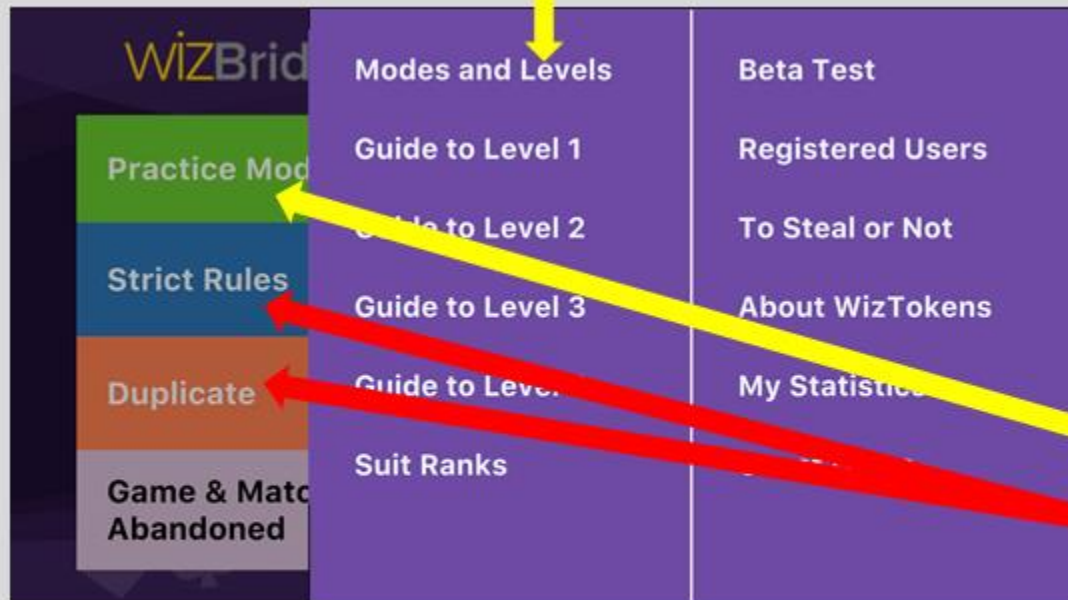

wizBridge⁺

OK, so you are a Bridge player. Welcome to **wizBridge⁺**, a game that we hope will present new and exciting challenges for you, and test your skills like they've never been tested before.

But please **PLEASE** ... don't just  **wizBridge⁺ is NOT Bridge as you know it.** It's based on the established teaching variant Mini Bridge, which we have adapted and refined so it will challenge, test, and entertain players of all levels.

So **PLEASE** read the 'rules', and you'll soon be  like a true champion.

Step 1

Before you do anything else, please touch this button, and then read this document

Step 2

Pick a level, and we strongly suggest that you start off by playing some hands in Practice Mode, before progressing to Strict Rules and Duplicate

Step 3 to Steps37 ... 63 ... or more 😊

Throughout the app, you will see these Info buttons.

Use these!! They will give you useful information relating to the part of the app that you are in.

Once you are comfortable with the aims and strategies of **WIZBridge+** then progress to playing Duplicate, and test your skills against others in the **WIZBridge+** community.