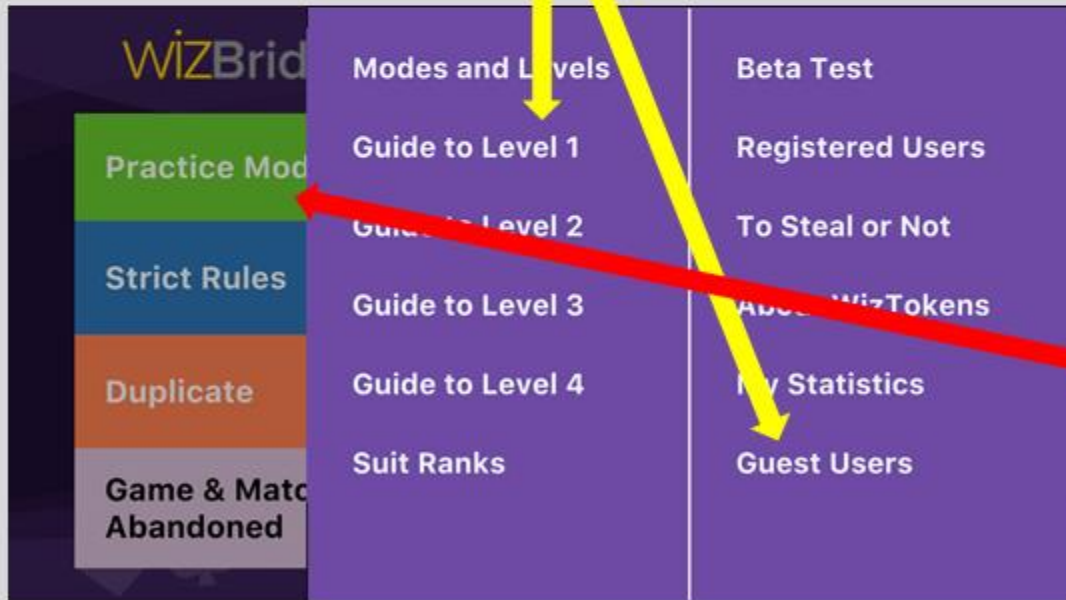

wizBridge⁺

OK, so you are new to Bridge. That's not a problem, because **wizBridge⁺** will introduce you to this wonderful game within minutes of downloading the app.

But please **PLEASE** ... don't just  before reading and understanding some basic rules and principles. Please follow these simple steps, and you'll soon be like a true champion. 

Step 1

Before you do anything else, please touch this button, and then read these two documents

Step 2

After reading these, please select 'Practice Mode', and then select Level 1

Step 3 to Steps37 ... 63 ... or more 😊

Throughout the app, you will see these Info buttons.

Use them!! They will give you useful information relating to the part of the app that you are in.

As you progress in the game, and decide to go up to Levels 2-4, read the relevant documents and use the  which will help you understand the subtle changes to the rules and strategies.