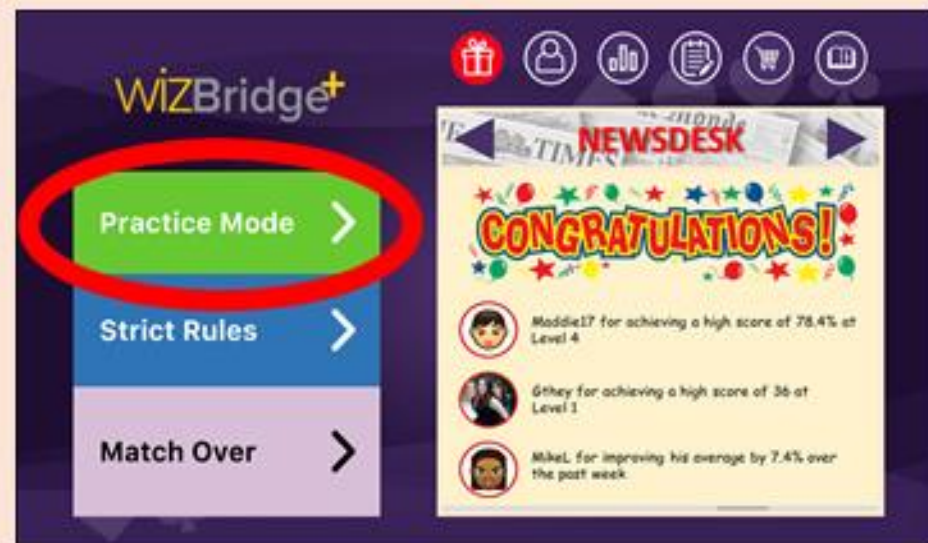

Thank you for downloading

wizBridge⁺

Just a short 'intro' to help you
use, and enjoy, this innovative
new game.

We strongly recommend that you start off by playing a few sets in Practice Mode

Then choose your level

Use the info buttons to explain the aims of each level

And for a fuller explanation for each level, read the dedicated documents, with hints, tactics and more

Once you've got the hang of it, progress to Strict Mode to start to build up your Statistics

Remember. With **WizBridge+** you're playing on your own. It's just you, and a powerful card-playing AI. So there's no one laughing if you make a mistake ...

And before you know it, you'll become an absolute master of the game.